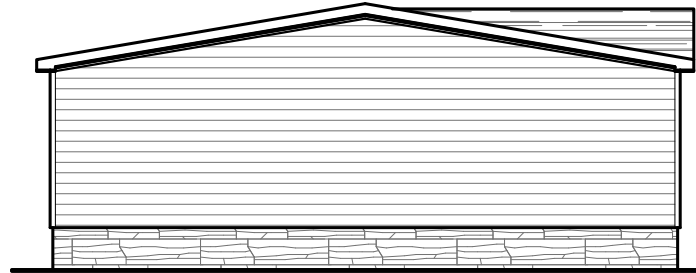

REAR ELEVATION

LEFT ELEVATION

RIGHT ELEVATION

FRONT ELEVATION

2280 SQ.FT. (STD PLAN "CONDITIONED")
 N/A SQ.FT. (W/OPT. PORCH/RECESS "CONDITIONED")

CMH MANUFACTURING	Model #: LEG32764A	Drawing #:
	Date: 1/25/23	Scale: N/A
Product Designer: E HARDWICK	32 X 76 LEGEND	
ELEVATION		