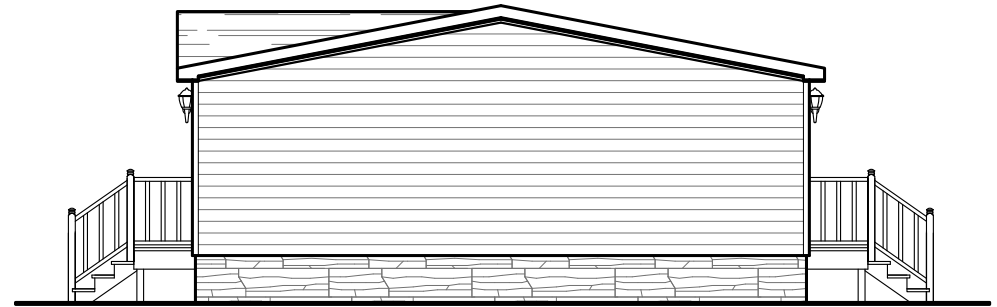

REAR ELEVATION

LEFT ELEVATION

RIGHT ELEVATION

FRONT ELEVATION

1791 SQ.FT. (STD PLAN "CONDITIONED")
 N/A SQ.FT. (W/OPT. PORCH/RECESS "CONDITIONED")

CMH MANUFACTURING	Model #: ELT28684A	Drawing #:
	Date: 7/1/19	Scale: NT5 29M166
Product Designer: E HARDWICK	28' x 68' ZEUS ELITE	
ELEVATION		